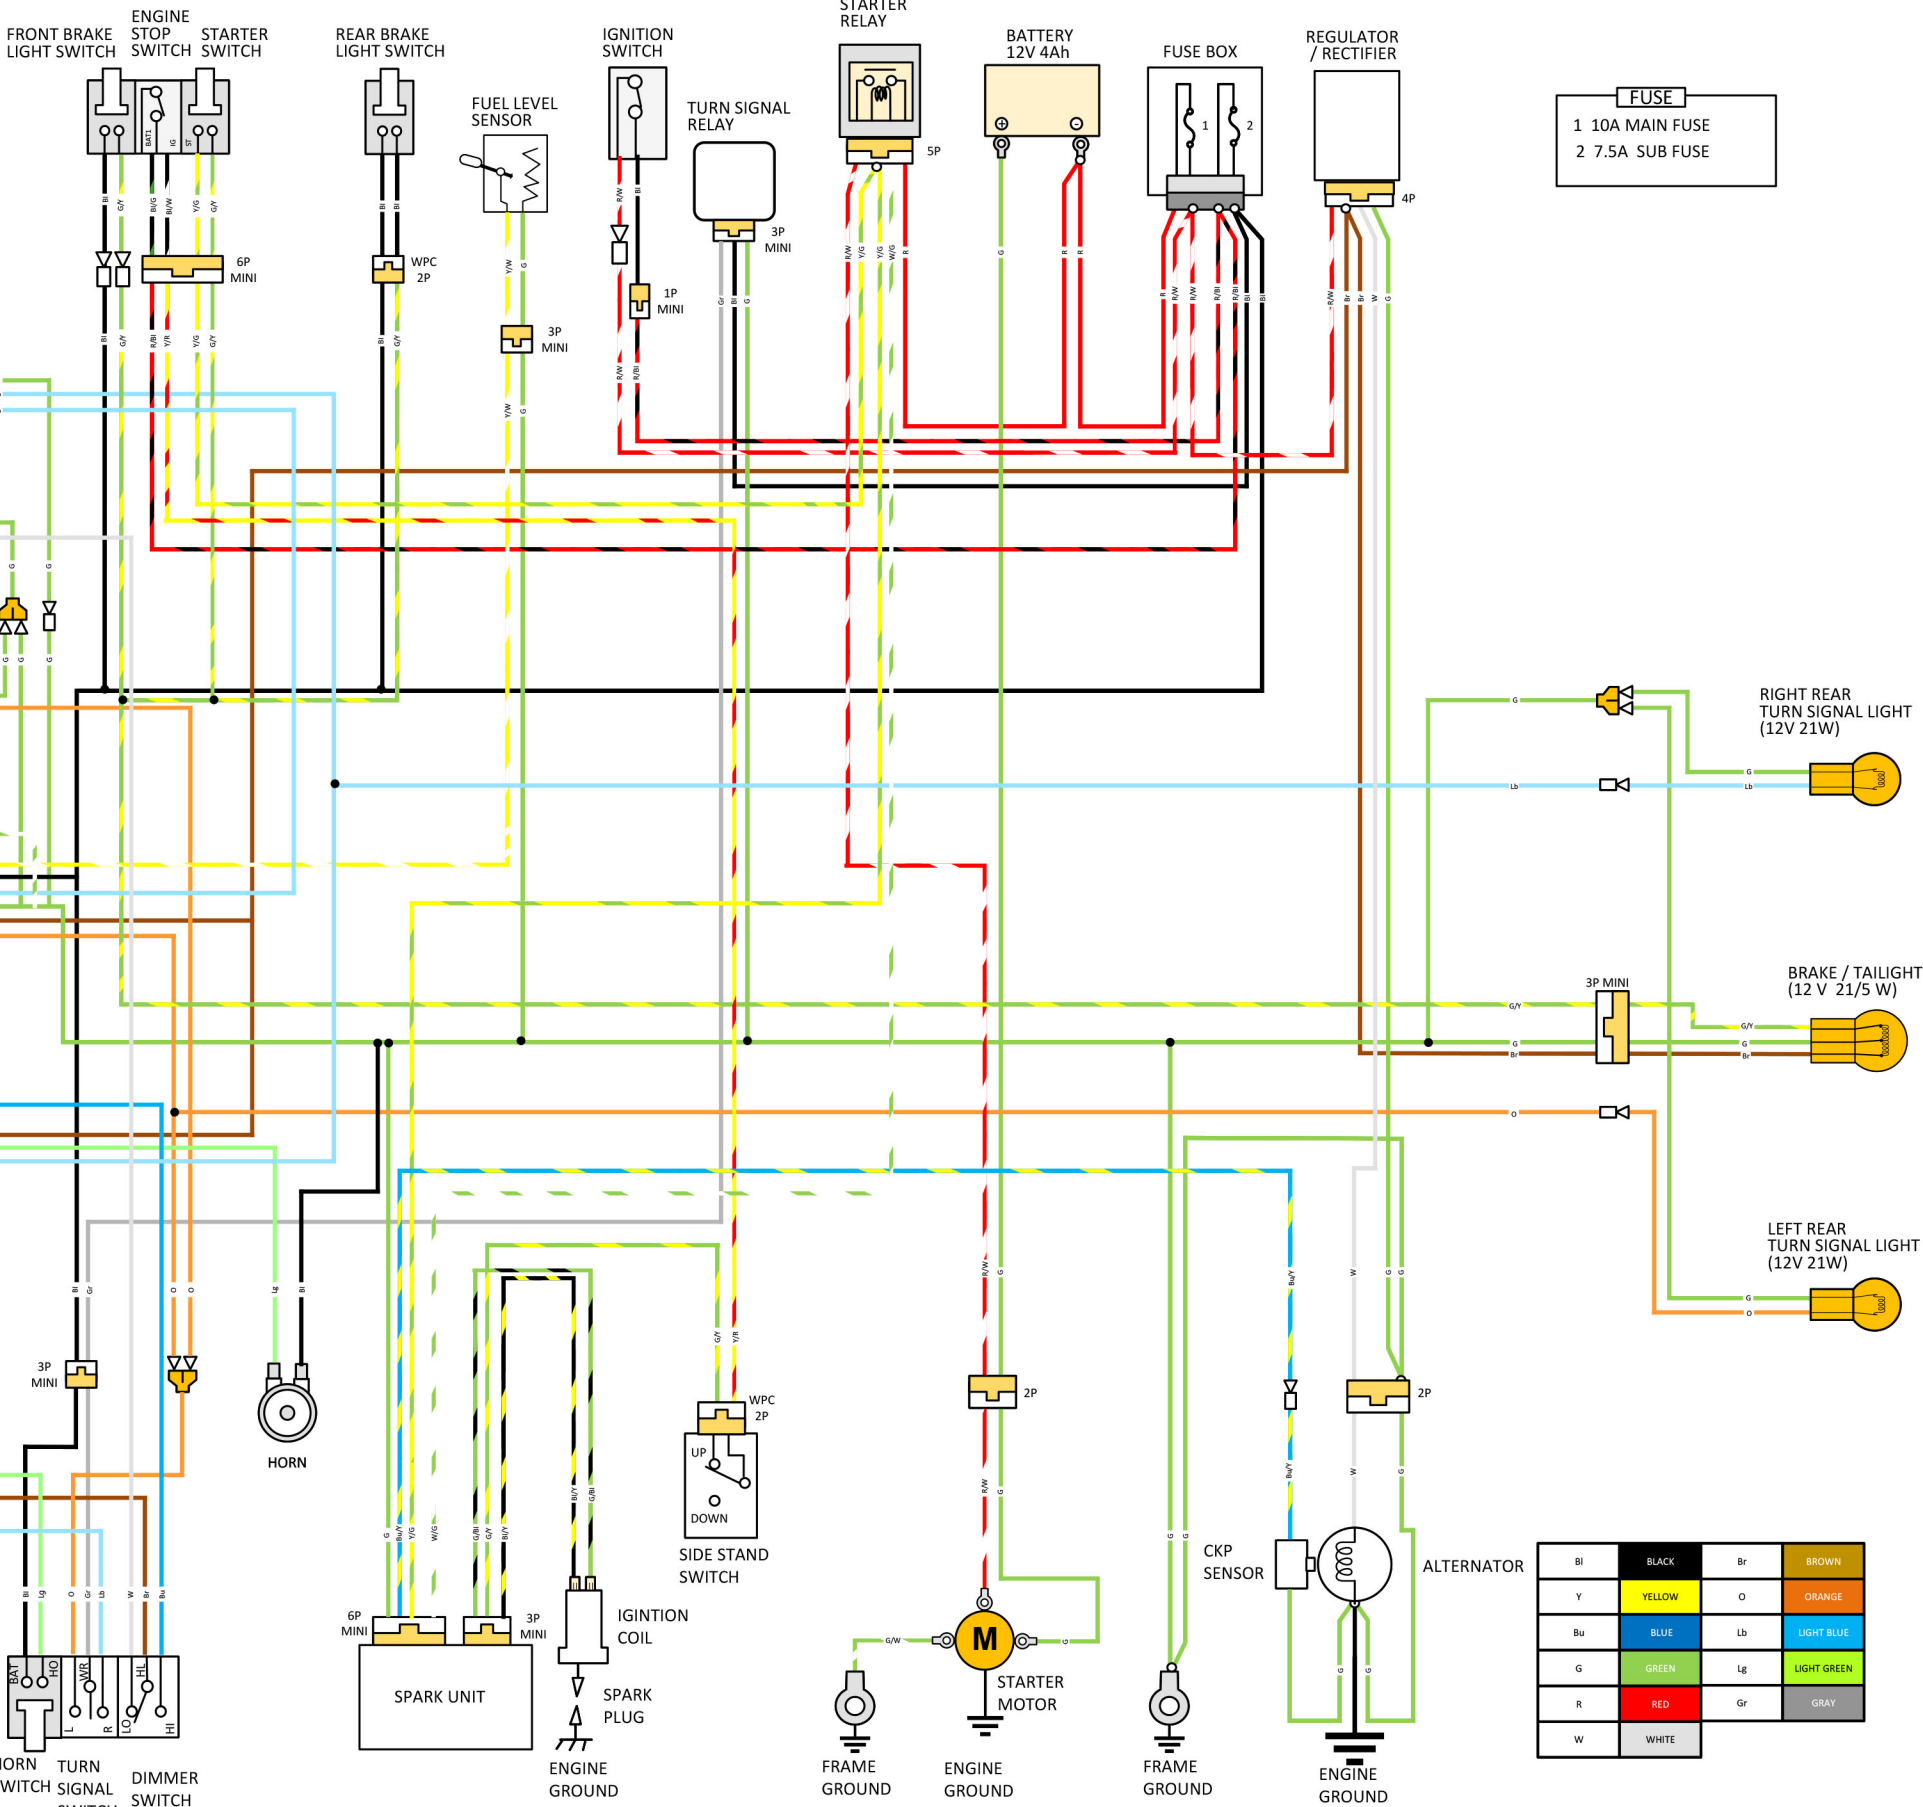

Honda Navi 110 Wire Diagram 2022 and Newer Models

NVA110B-N (A, AC, CM)

SWITCH CONTINUITY

ENGINE STOP SWITCH			STARTER SWITCH			IGNITION SWITCH		
OFF	BAT	IG	FREE	BAT	ST	ON	BAT 1	BAT 2
RUN	○	○	PUSH	○	○	OFF	○	○
COLOR	Bl/G	Bl/W	COLOR	G/Y	Y/G	COLOR	R/W	Bl

SWITCH CONTINUITY

HORN SWITCH			TURN SIGNAL SWITCH				DIMMER SWITCH			
FREE	BAT	HD	L	W	L	R	LO	HL	LO	HI
PUSH	○	○	N	○	○	○	(N)	○	○	○
COLOR	Bl	Lg	COLOR	Gr	O	Lb	COLOR	Br	W	Bu

FUSE	
1	10A MAIN FUSE
2	7.5A SUB FUSE

Bl	BLACK	Br	BROWN
Y	YELLOW	O	ORANGE
Bu	BLUE	Lb	LIGHT BLUE
G	GREEN	Lg	LIGHT GREEN
R	RED	Gr	GRAY
W	WHITE		