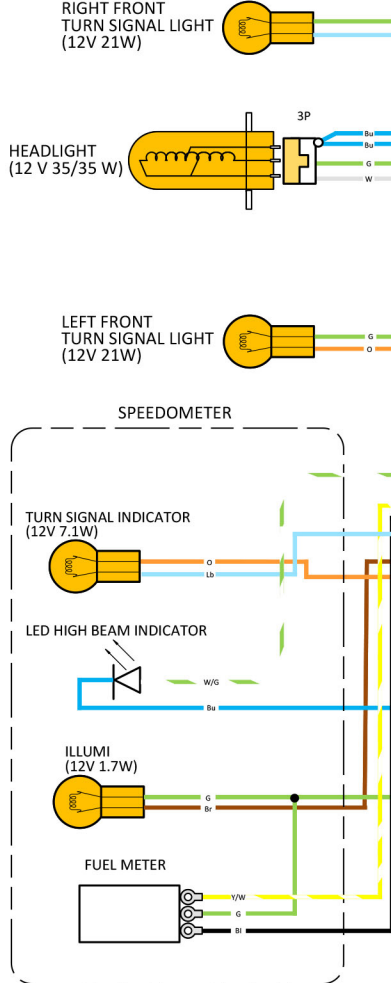

Honda Navi 110 Wire Diagram 2022 and Newer Models

NVA110B-N (A, AC, CM)

SWITCH CONTINUITY

ENGINE STOP SWITCH			STARTER SWITCH			IGNITION SWITCH		
OFF	BAT	IG	FREE	BAT	ST	ON	BAT 1	BAT 2
RUN	○	○	PUSH	○	○	OFF	○	○
COLOR	Bl/G	Bl/W	COLOR	G/Y	Y/G	COLOR	R/W	Bl

SWITCH CONTINUITY

HORN SWITCH			TURN SIGNAL SWITCH				DIMMER SWITCH			
FREE	BAT	HD	L	W	L	R	LO	HL	LO	HI
PUSH	○	○	N	○	○	○	(N)	○	○	○
COLOR	Bl	Lg	COLOR	Gr	O	Lb	COLOR	Br	W	Bu

FUSE	
1	10A MAIN FUSE
2	7.5A SUB FUSE